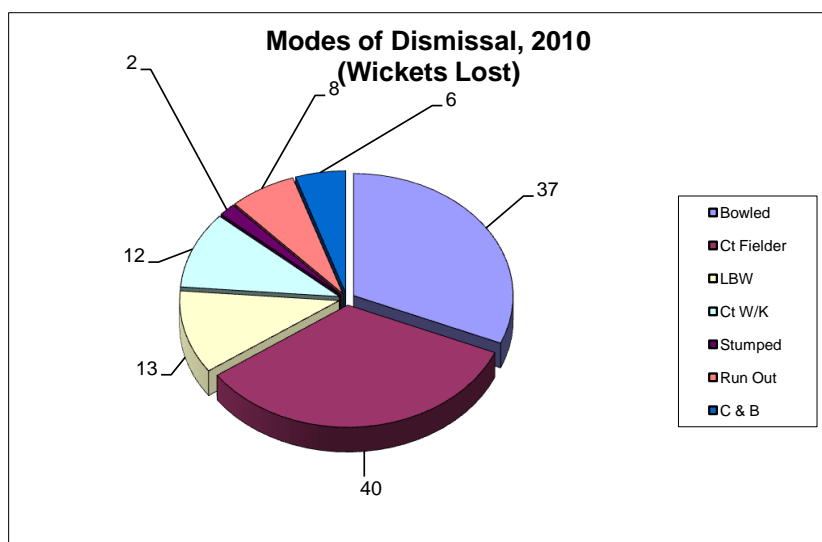

The Duck Cup, 2010

	Ducks	Number of Completed Inns	%
Jerry Dobson	4	10	40.00%
Mark Whitelock	3	15	20.00%
David Bardwell	2	10	20.00%
Josh Howell	2	3	66.67%
Mike Palfrey	2	15	13.33%
Matt Brown	1	1	100.00%
Junaid	1	1	100.00%
Gavin Thomas	1	1	100.00%
Kamran Chaudhry	1	2	50.00%
Matt Guest	1	2	50.00%
Jeremy Ogden	1	3	33.33%
Paul Strong	1	3	33.33%
Richard Long	1	5	20.00%
Mark Woodley	1	6	16.67%
Rod Howell	1	7	14.29%