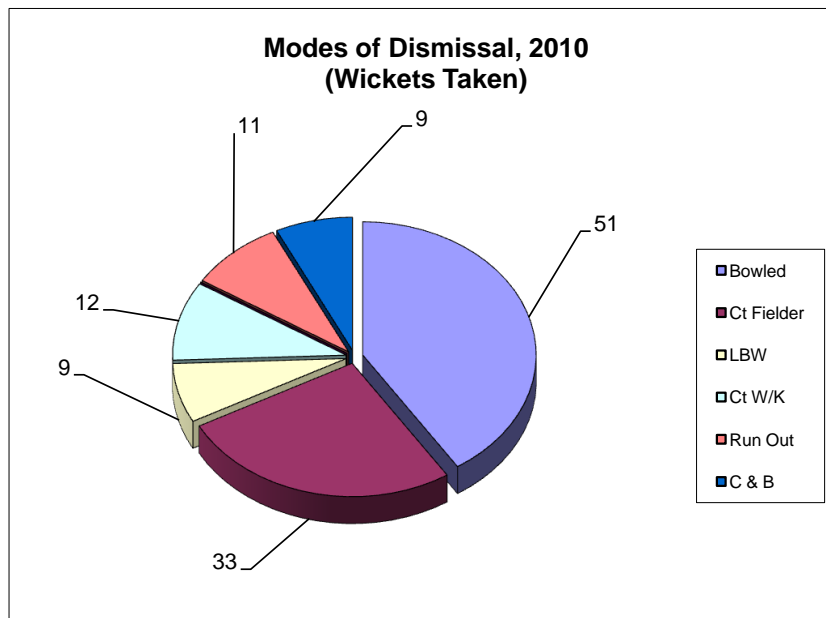

The Duck Cup, 2010

	Ducks	Number of Completed Inns	%
Jerry Dobson	4	10	40.00%
Mark Whitelock	3	15	20.00%
David Bardwell	2	10	20.00%
Josh Howell	2	3	66.67%
Mike Palfrey	2	15	13.33%
Matt Brown	1	1	100.00%
Junaid	1	1	100.00%
Gavin Thomas	1	1	100.00%
Kamran Chaudhry	1	2	50.00%
Matt Guest	1	2	50.00%
Jeremy Ogden	1	3	33.33%
Paul Strong	1	3	33.33%
Richard Long	1	5	20.00%
Mark Woodley	1	6	16.67%
Rod Howell	1	7	14.29%